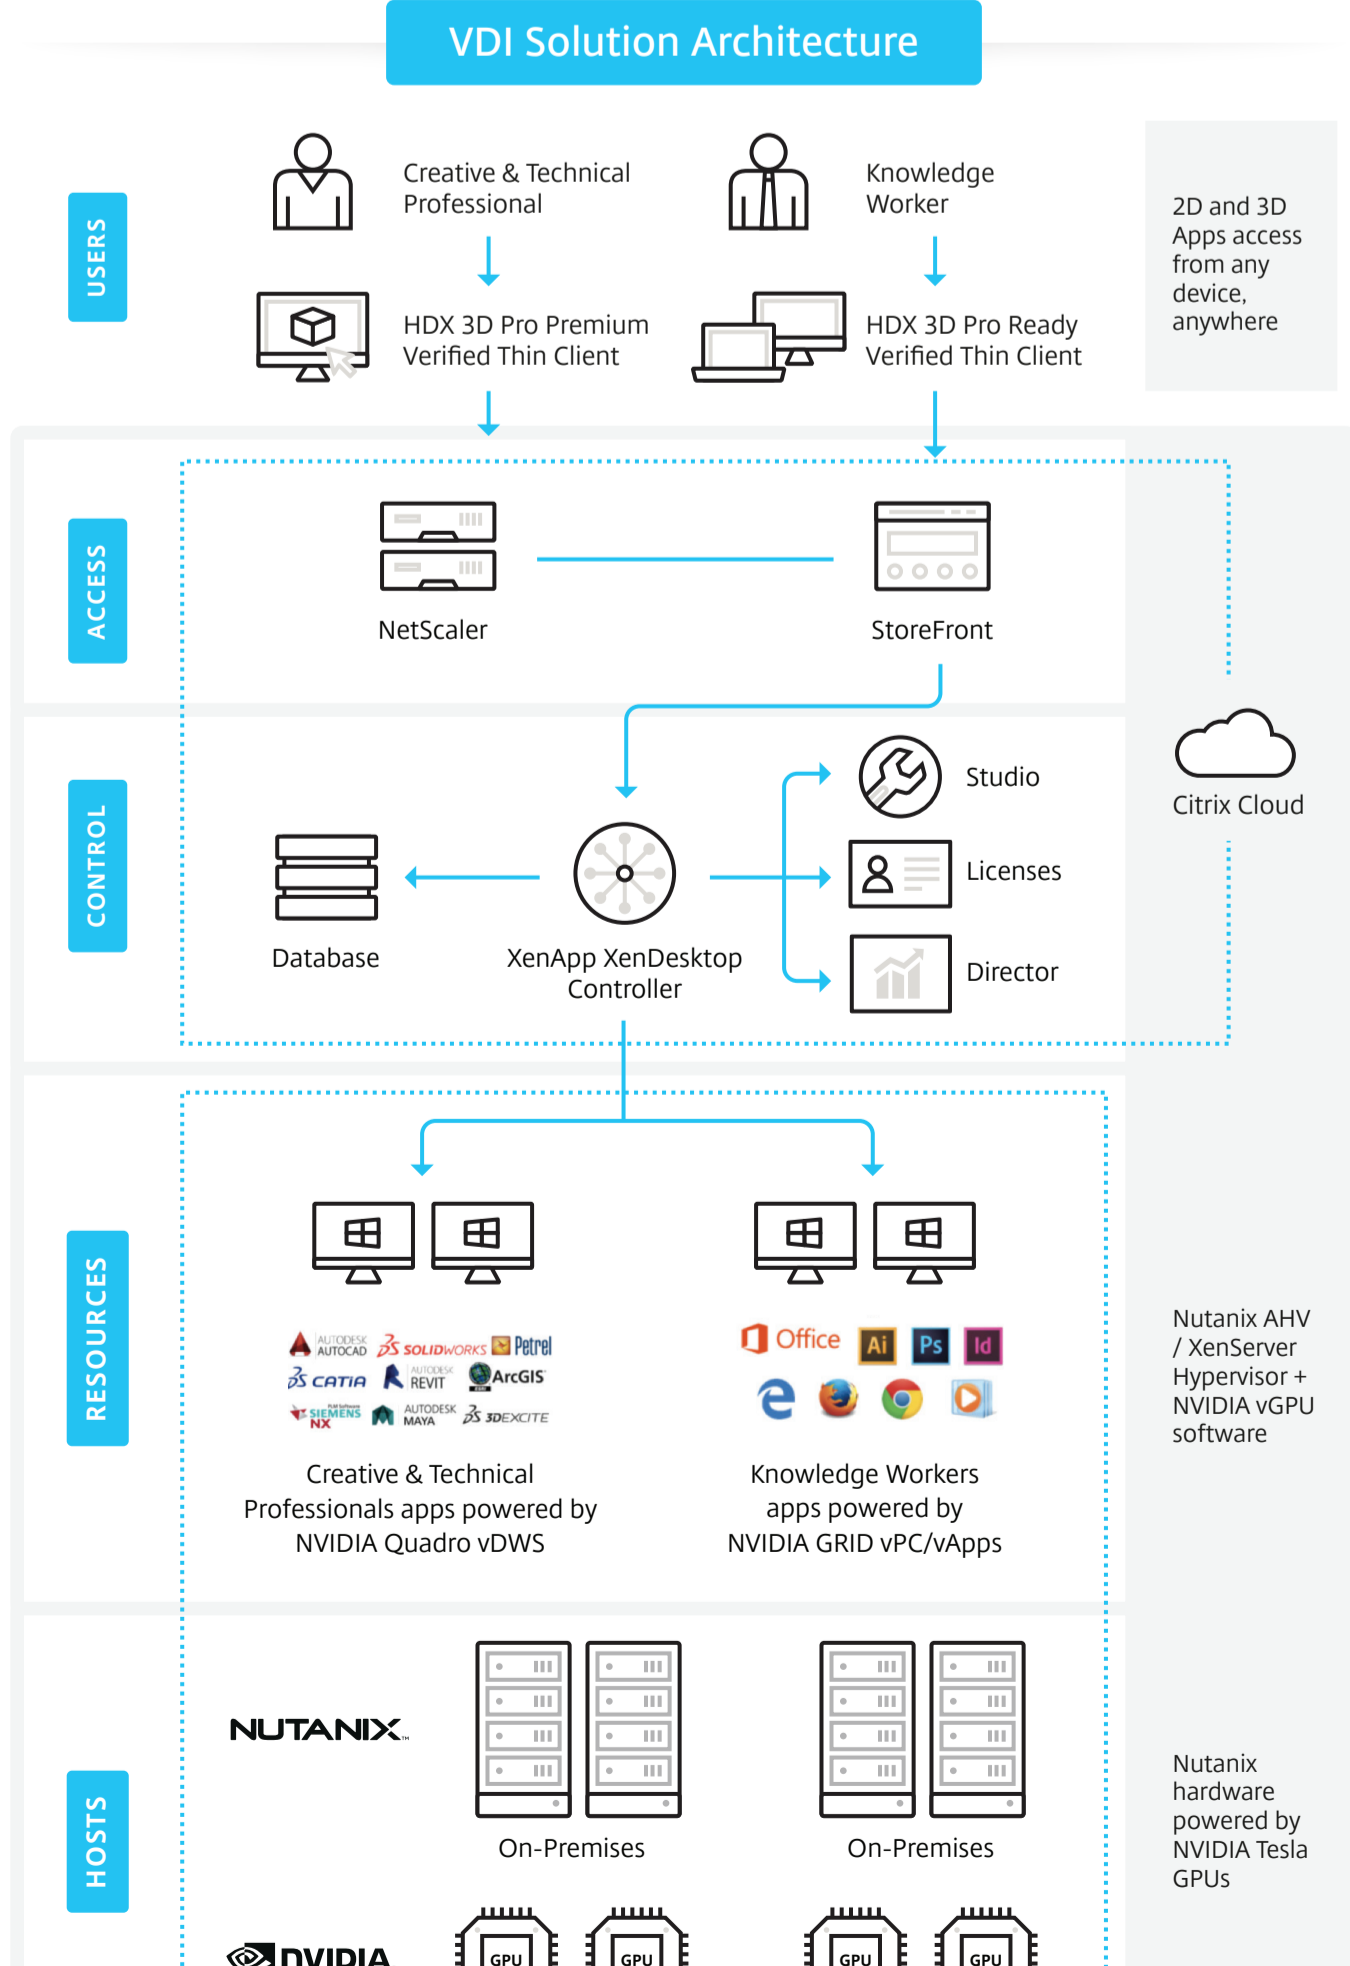

Nutanix integrates management of Citrix Cloud XenApp and XenDesktop Service into PRISM, making Nutanix the ideal HCI software for delivering on-premise graphics-accelerated apps and desktops with Citrix and NVIDIA.

### NVIDIA

Industry's highest user density solution with support for up to 24 virtual desktops per physical GPU.

## Top 3 Benefits

Cost-effectively deploy high-quality virtual desktops within minutes, improving employee productivity

Enable seamless, real-time collaboration among users, from any location and from any device

## VDI Solution Architecture

Learn more about this Citrix Ready bundle here

[bit.ly/CitrixReadyBundle](http://bit.ly/CitrixReadyBundle)