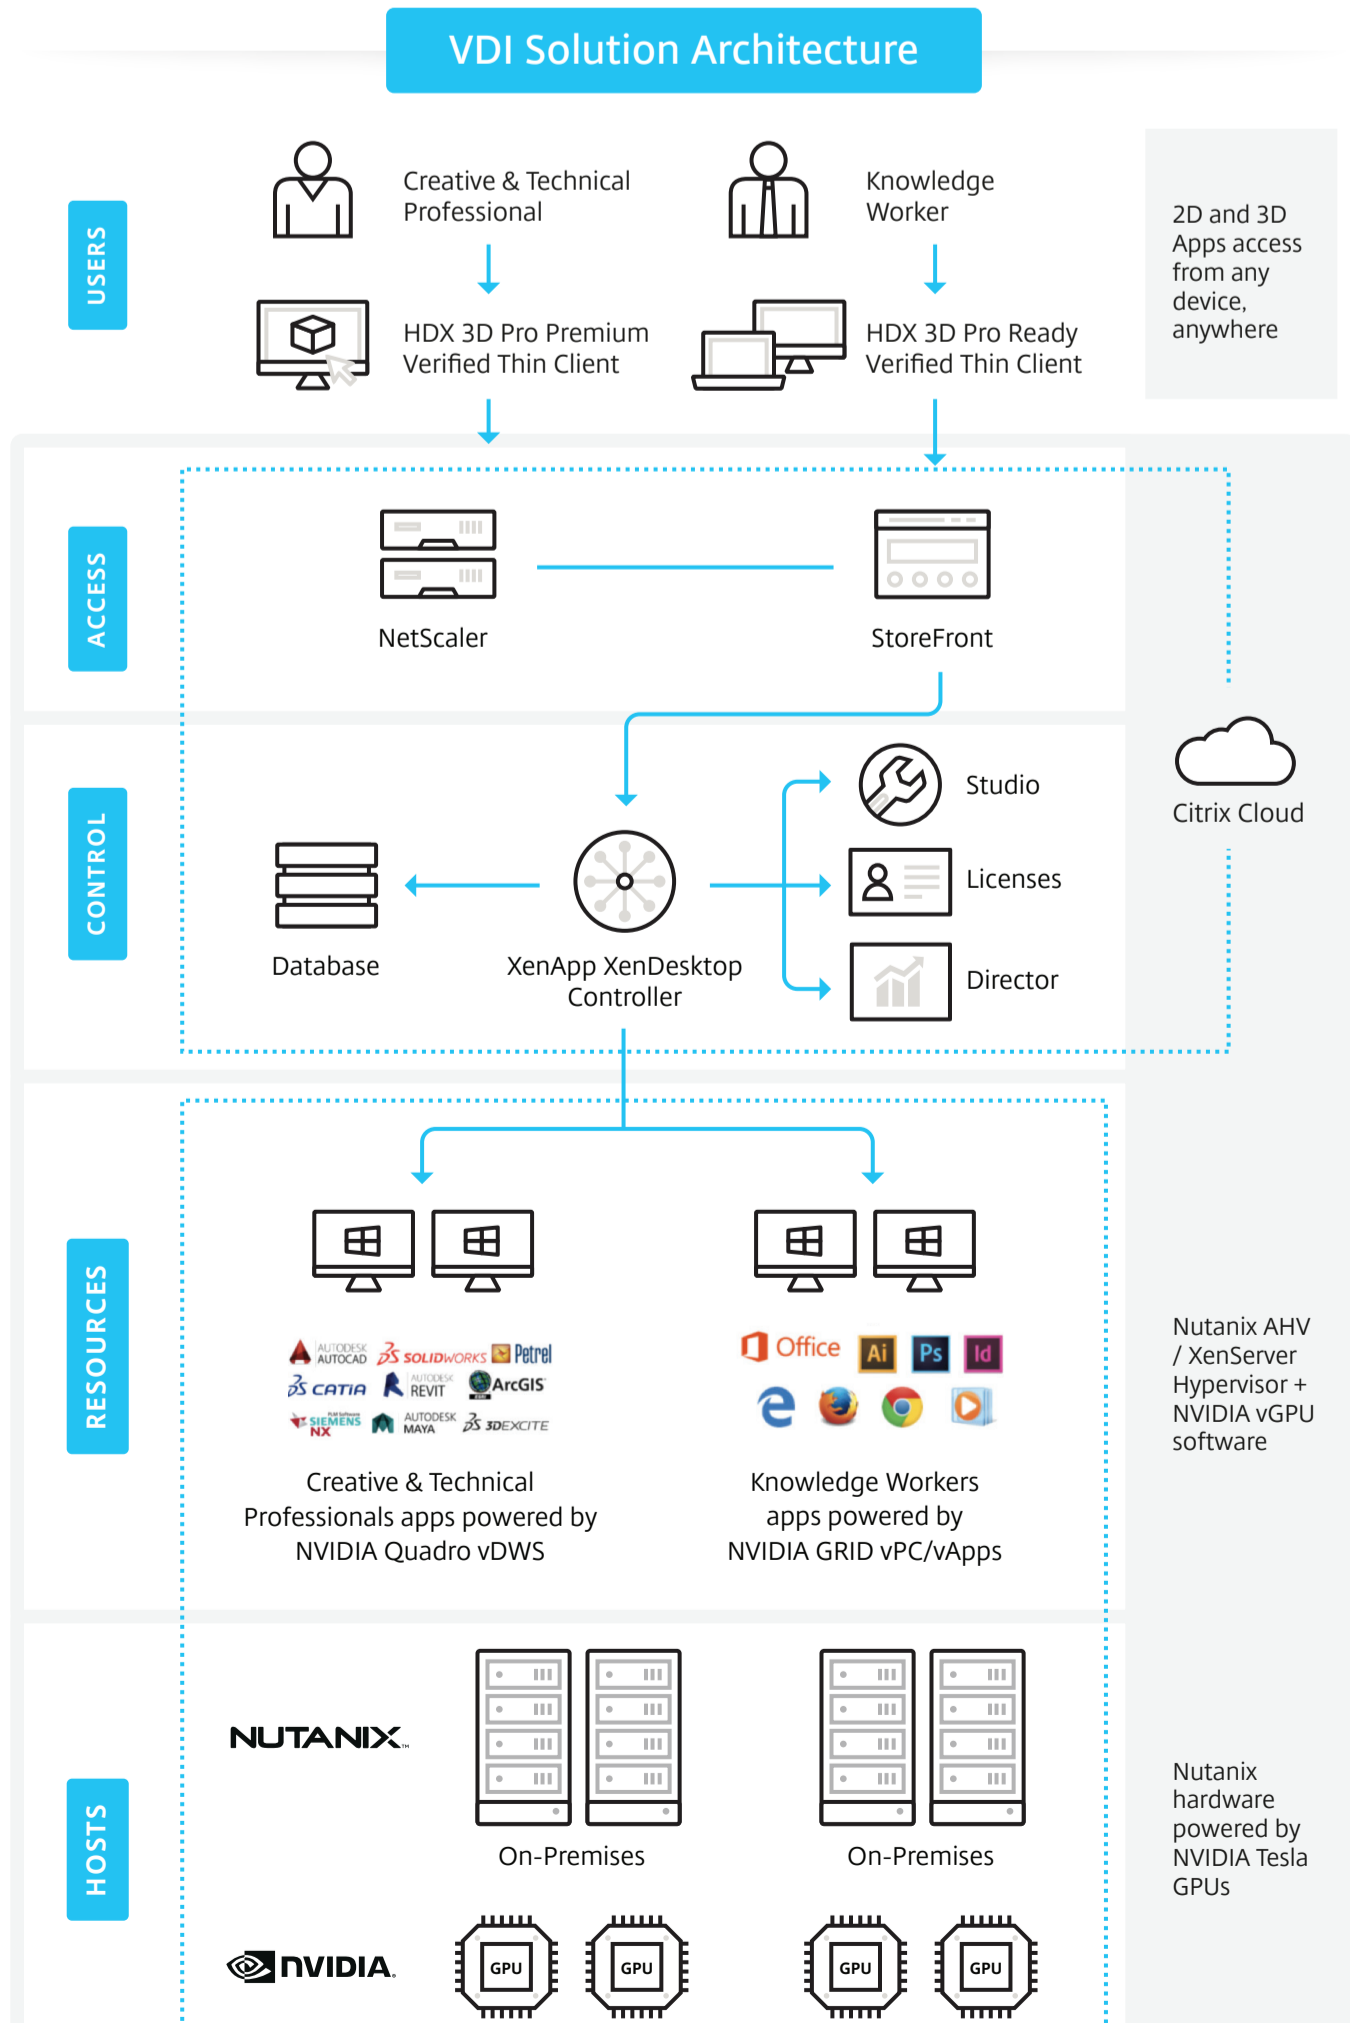

VDI Solution Architecture

Learn more about this Citrix Ready bundle here

bit.ly/CitrixReadyBundle