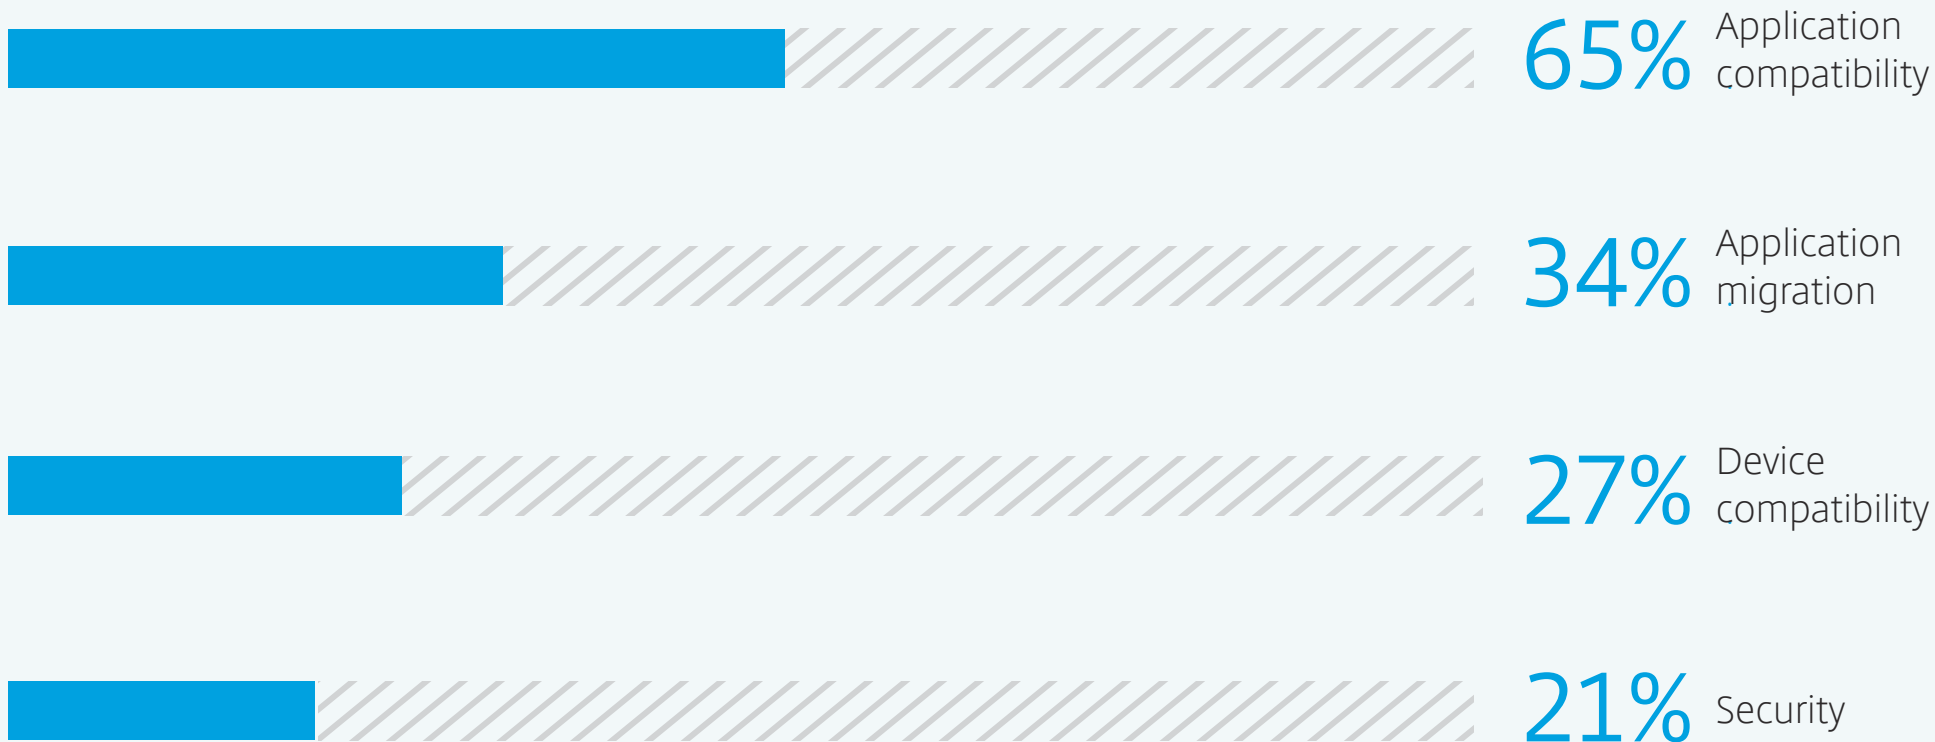

BYOD Bandwagon

Avoid downgrading headaches.

With all new machines running Windows 10, IT will face challenges when attempting to revert the OS to an earlier version.

Don't relive the past.

Remember that move from Windows XP? Modernize your approach to operating system migrations.

Top Concerns About Moving to Windows 10

Ease the Migration Process With Citrix

IT can ease migration worries by radically simplifying the OS migration process with app and desktop virtualization.

Solve App Compatibility