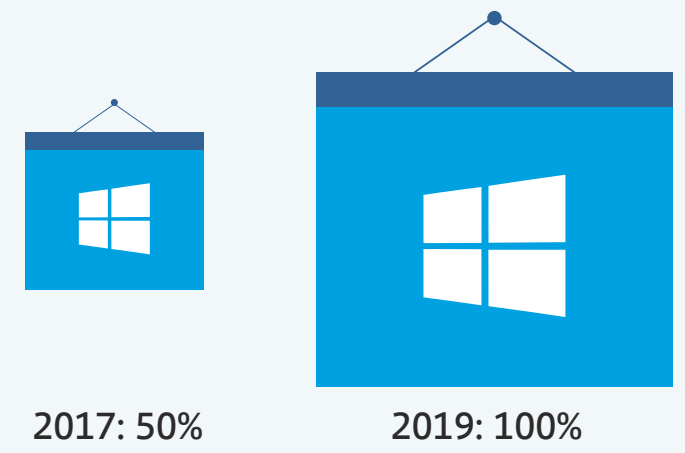

Windows 10 The Unavoidable Upgrade

With faster adoption rates than any other upgrade, Windows® 10 is breaking records—and it's poised to accelerate. **In fact, Gartner predicts that 50% of businesses will be on their way to Windows 10 by early 2017—and 100% by 2019.** Businesses of all sizes need an IT strategy that maintains employee productivity and business continuity without the worry of app compatibility issues or OS instability across differing end points. The time to upgrade to Windows 10 is now.

Make the Migration. Now.

With adoption faster than ever before, here's why IT needs to address the migration to Windows 10—today.

Maintain employee productivity.

More employees are using personal devices for work. That means lost productivity if they can't access business apps on new Windows 10 devices.