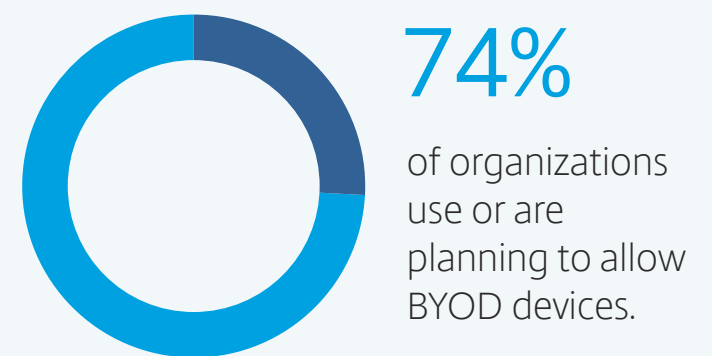

Make the Migration. Now.

With adoption faster than ever before, here's why IT needs to address the migration to Windows 10—today.

Maintain employee productivity.

More employees are using personal devices for work. That means lost productivity if they can't access business apps on new Windows 10 devices.

BYOD Bandwagon

Avoid downgrading headaches.

With all new machines running Windows 10, IT will face challenges when attempting to revert the OS to an earlier version.

Don't relive the past.

Remember that move from Windows XP? Modernize your approach to operating system migrations.